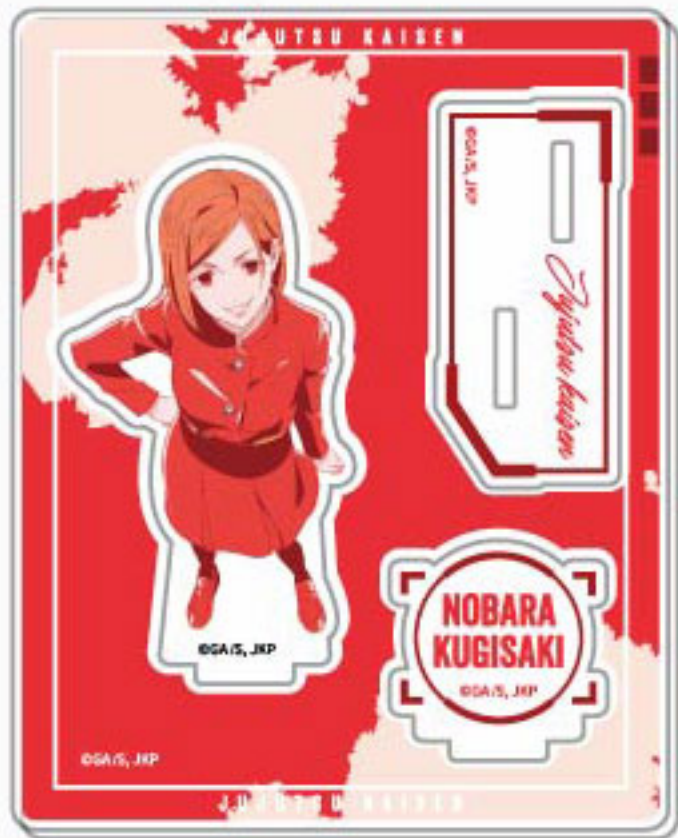

SEBASTIAN

© YTA/SQEX-PBB

SEBASTIAN

© YI/SQEX-PBB

CIEL

© YI/SQEN-1111

虎杖 悠仁

伏黒 恵